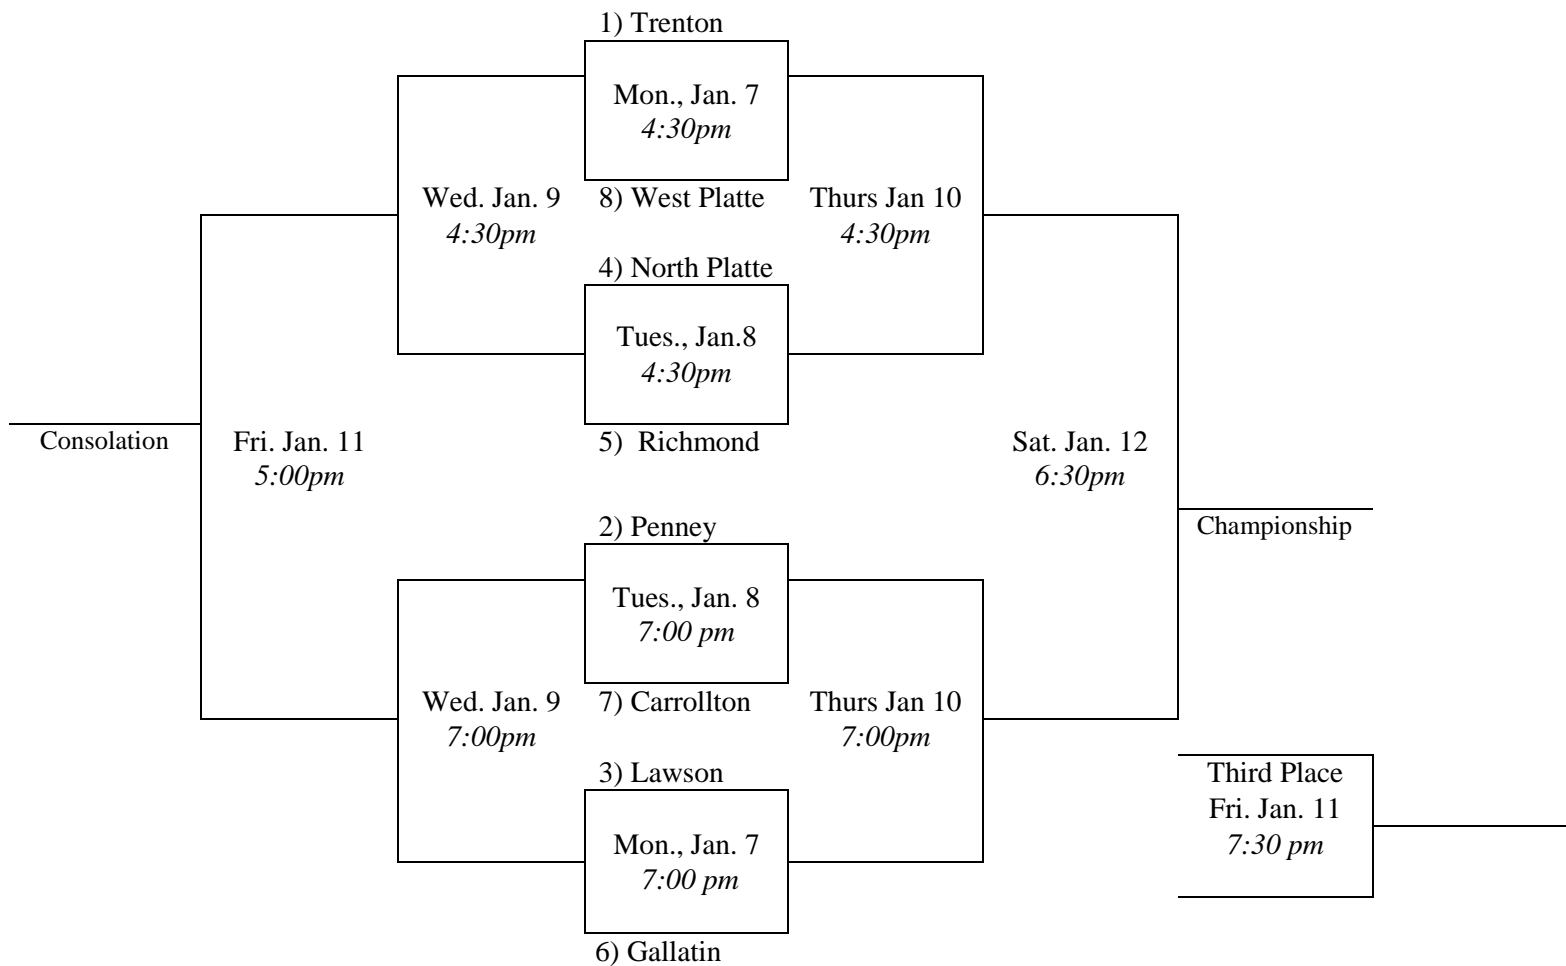

25th Annual Lawson Invitational Tournament Jan. 7 – 12, 2019

Girls

For results follow: @LawsonGoCards

*Games may run ahead/behind the scheduled time.